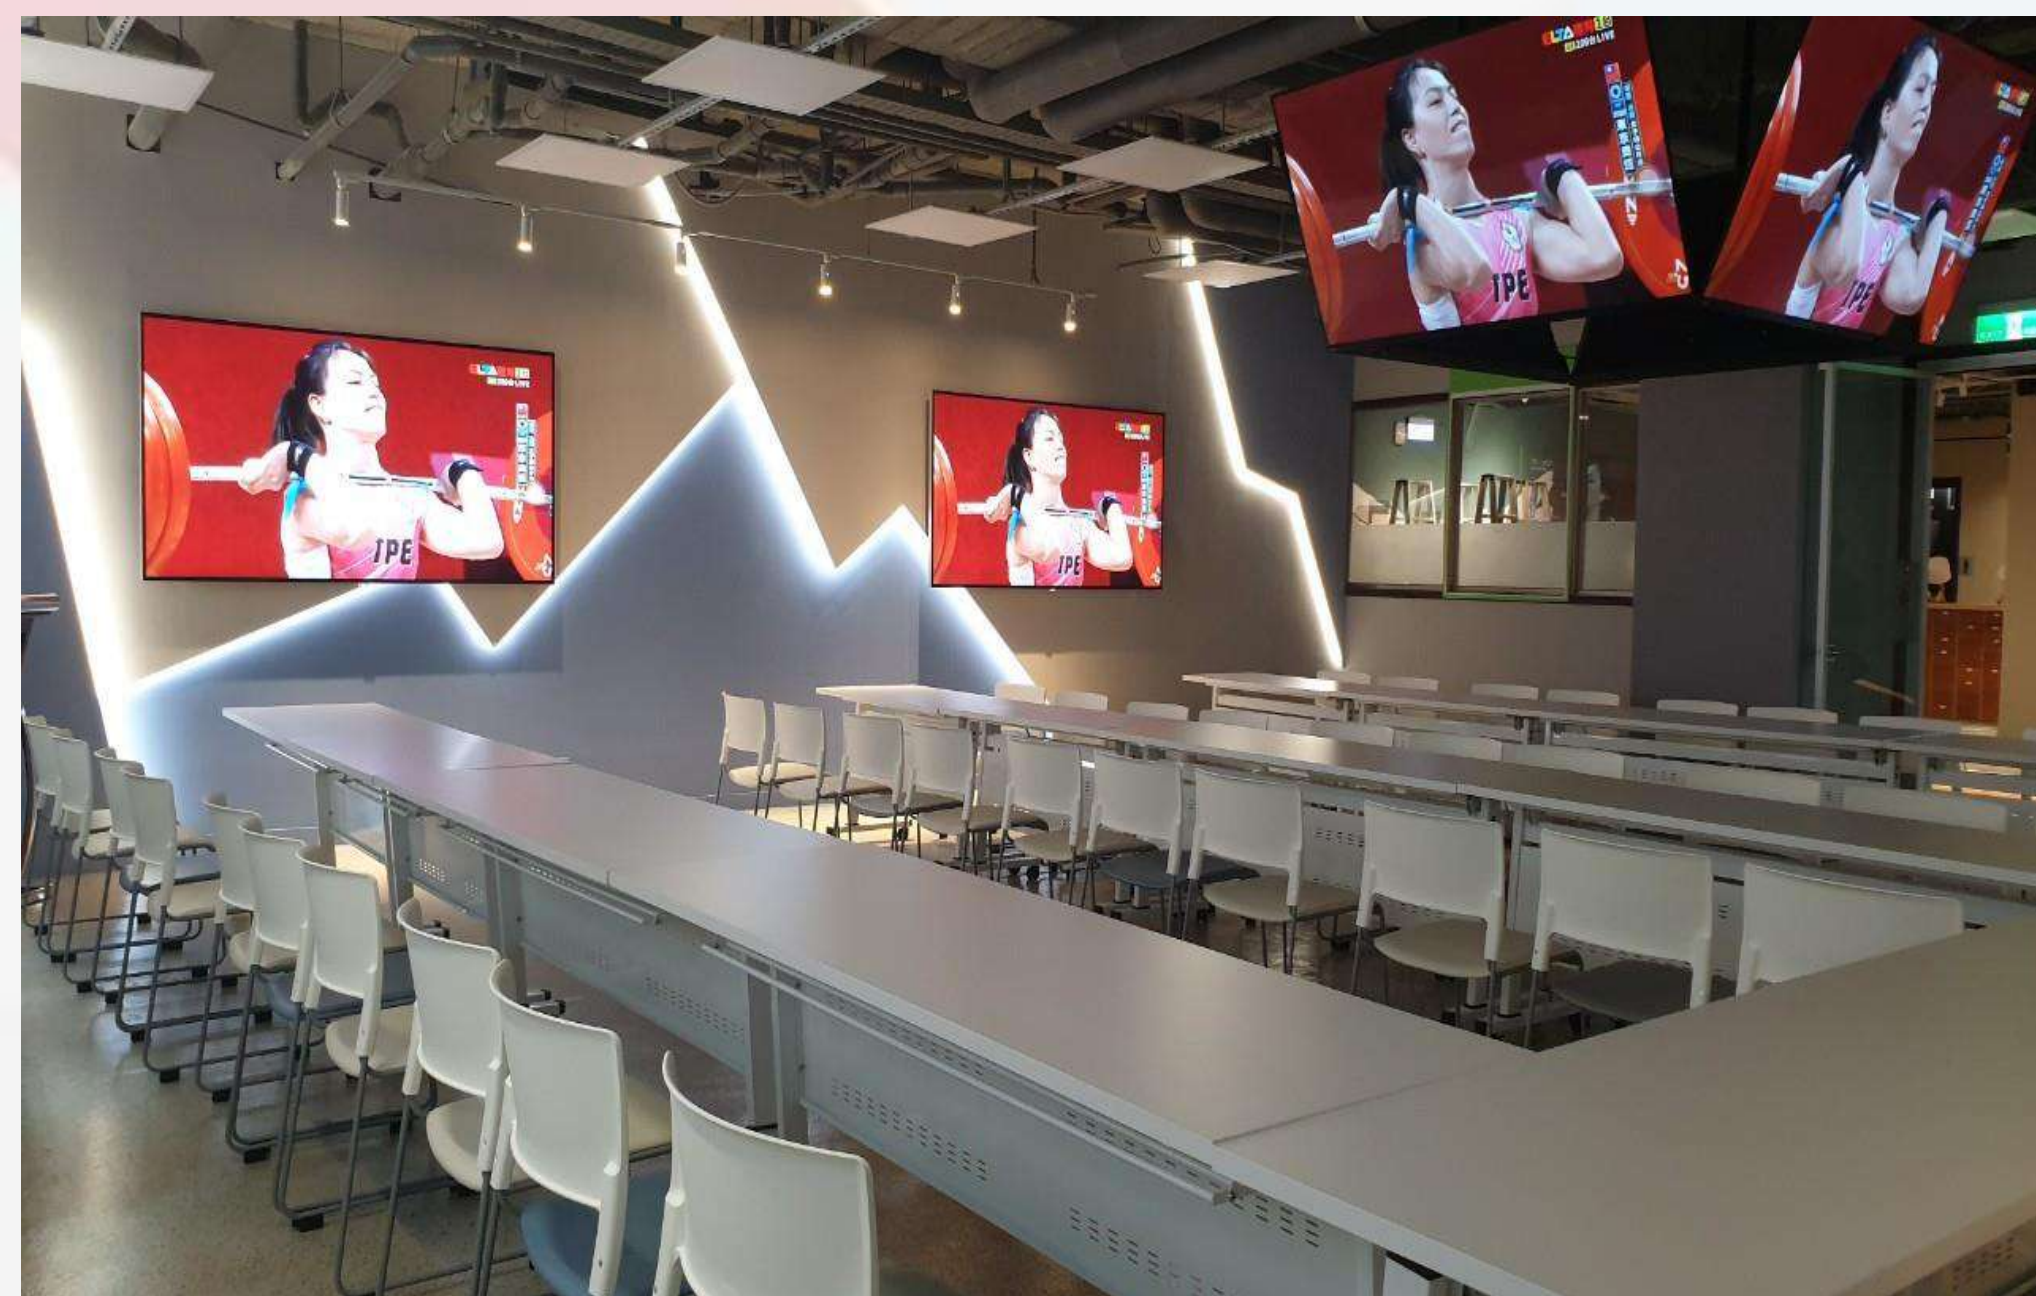

尚學。Bar
Fun。學趣